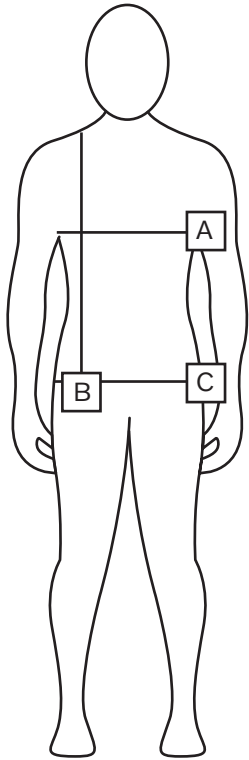

VOLVO MEASUREMENT CHART

MENS T-SHIRT

A: CHEST
B: LENGTH
C: BOTTOM

Measurements are in cm

	S	M	L	XL	XXL
CHEST	51	53	55	57	59
LENGTH (FROM SHOULDER)	68	70	72	74	76
BOTTOM	50	52	54	56	58